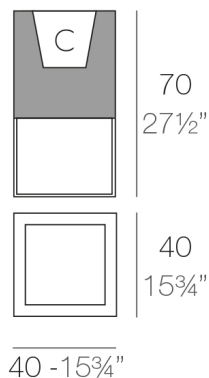

Weight

6 Kg

VELA Cubo 40 C = 22 L (5.9 gal)
 VELA Cube 40 C = 6 gal (22.7 L) 12 1/8" x 12 1/8"

FINISHES

BASIC

Ref. 54035A

Matt Polyethylene

- ICE
- WHITE
- BLACK
- BRONZE
- STEEL
- ANTHRACITE
- RED
- PISTACHIO
- ORANGE
- KHAKI
- NAVY
- TAUPE
- PLUM
- ECRU