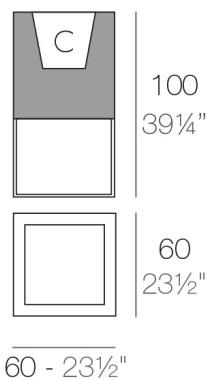

Weight

14.9 Kg

VELA Cubo 60 C = 72 L
VELA Cube 60 C = 19 gal

FINISHES

BASIC

Ref. 54042A

Matt Polyethylene

- ICE
- WHITE
- BLACK
- BRONZE
- STEEL
- ANTHRACITE
- RED
- PISTACHIO
- ORANGE
- KHAKI
- NAVY
- TAUPE
- PLUM
- ECRU