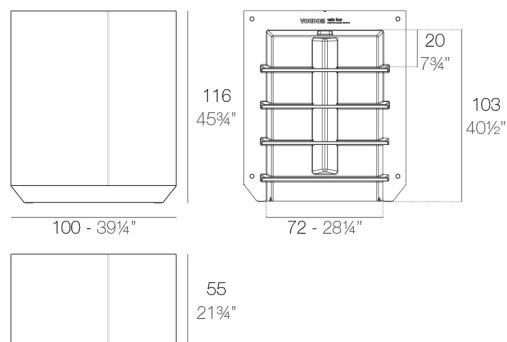

Weight

35 Kg

VELA Barra 100
VELA Single counter

Combinations

- 2 x 54082** Barra - Double counter
1 x 54081 Barra 100 - Single counter
4 x 54083 Barra esquina - Corner counter
1 x 54084 Puerta barra (con bisagra) - Counter door (with hinge)