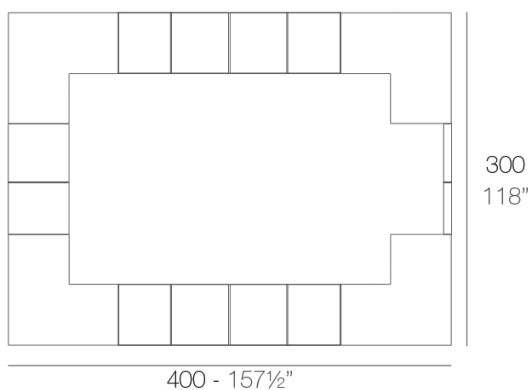

Weight

35 Kg

VELA Barra 100
VELA Single counter

Combinations

- 2 x 54082** Barra - Double counter
1 x 54081 Barra 100 - Single counter
4 x 54083 Barra esquina - Corner counter
1 x 54084 Puerta barra (con bisagra) - Counter door (with hinge)