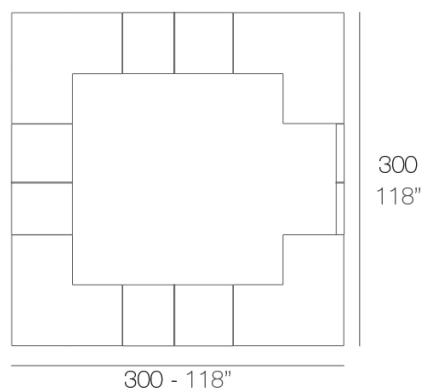

Weight

35 Kg

VELA Barra 100
VELA Single counter

Combinations

- 2 x 54082** Barra - Double counter
1 x 54081 Barra 100 - Single counter
4 x 54083 Barra esquina - Corner counter
1 x 54084 Puerta barra (con bisagra) - Counter door (with hinge)