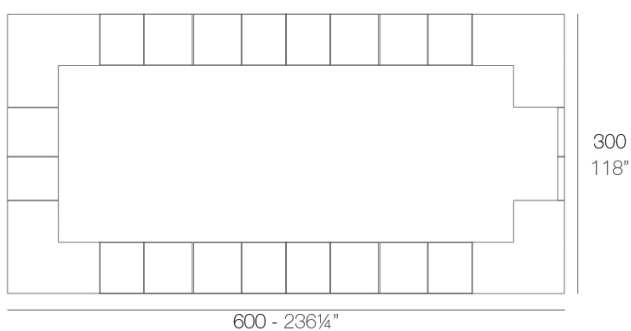

1. **4 x 54082** Barra - Double counter
   1 x 54081 Barra 100 - Single counter
   4 x 54083 Barra esquina - Corner counter
   1 x 54084 Puerta barra (con bisagra) - Counter door (with hinge)

FINISHES

BASIC

Ref. 54081

Matt Polyethylene

1. ☐ ICE
   ☐ WHITE

LACQUERED

Ref. 54081F

Lacquered Polyethylene

1. ☐ WHITE
   ☒ BLACK