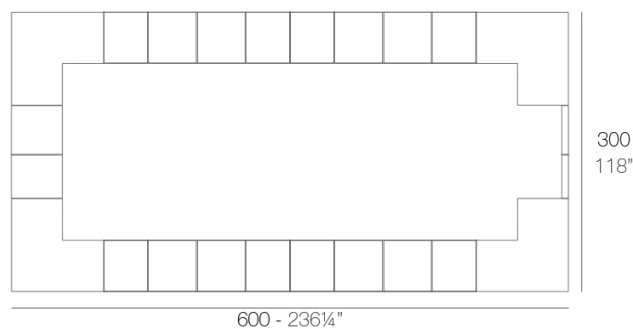

Weight

65.2 Kg

Combinations

- 2 x 54082** Barra - Double counter
- 1 x 54081** Barra 100 - Single counter
- 4 x 54083** Barra esquina - Corner counter
- 1 x 54084** Puerta barra (con bisagra) - Counter door (with hinge)