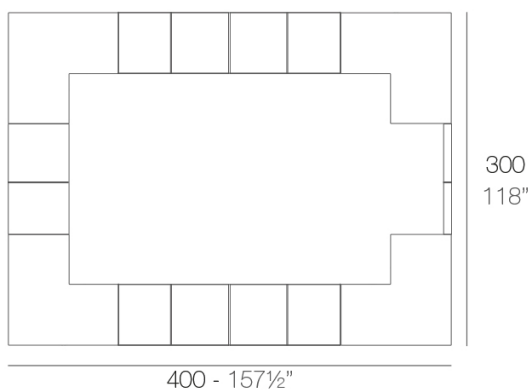

Weight

65.2 Kg

Combinations

- 2 x 54082** Barra - Double counter
- 1 x 54081** Barra 100 - Single counter
- 4 x 54083** Barra esquina - Corner counter
- 1 x 54084** Puerta barra (con bisagra) - Counter door (with hinge)