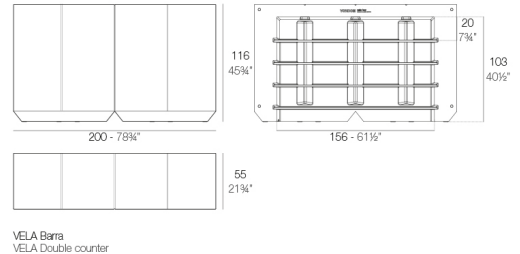

Weight

65.2 Kg

Combinations

- 2 x 54082** Barra - Double counter
- 1 x 54081** Barra 100 - Single counter
- 4 x 54083** Barra esquina - Corner counter
- 1 x 54084** Puerta barra (con bisagra) - Counter door (with hinge)