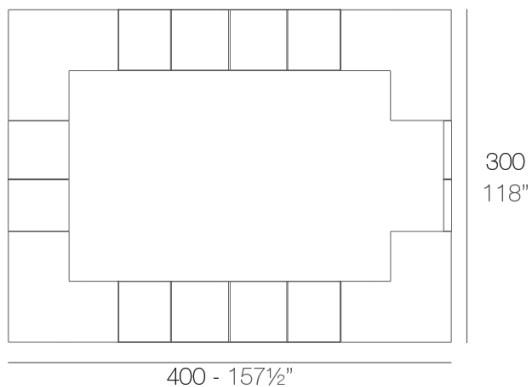

Weight

14.95 Kg

VELA Puerta barra (con bisagra)
VELA Counter door (with hinge)

Combinations

- 2 x 54082** Barra - Double counter
1 x 54081 Barra 100 - Single counter
4 x 54083 Barra esquina - Corner counter
1 x 54084 Puerta barra (con bisagra) - Counter door (with hinge)