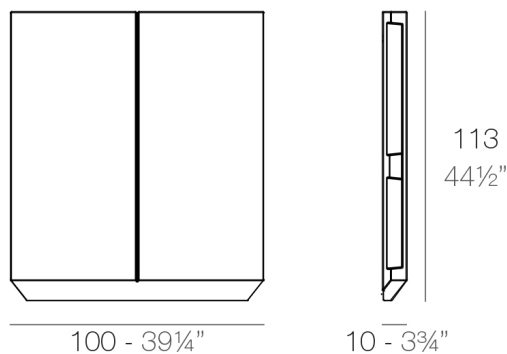

Weight

14.95 Kg

VELA Puerta barra (con bisagra)
VELA Counter door (with hinge)

Combinations

- 2 x 54082** Barra - Double counter
1 x 54081 Barra 100 - Single counter
4 x 54083 Barra esquina - Corner counter
1 x 54084 Puerta barra (con bisagra) - Counter door (with hinge)