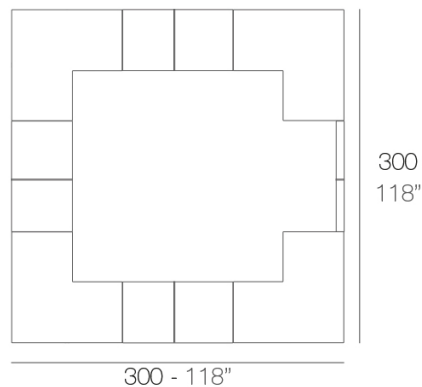

Weight

14.95 Kg

VELA Puerta barra (con bisagra)
VELA Counter door (with hinge)

Combinations

- 2 x 54082** Barra - Double counter
1 x 54081 Barra 100 - Single counter
4 x 54083 Barra esquina - Corner counter
1 x 54084 Puerta barra (con bisagra) - Counter door (with hinge)