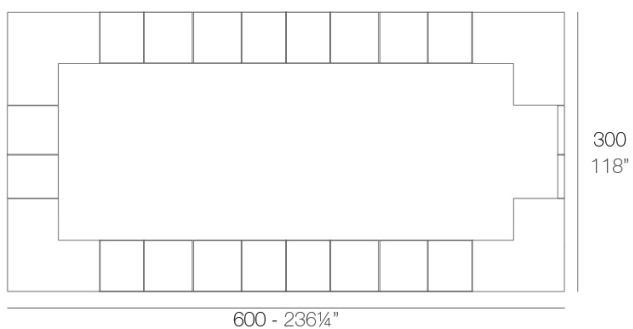

1. **4 x 54082** Barra - Double counter
   1 x 54081 Barra 100 - Single counter
   4 x 54083 Barra esquina - Corner counter
   1 x 54084 Puerta barra (con bisagra) - Counter door (with hinge)

FINISHES

BASIC

Ref. 54084

Matt Polyethylene

1. ☐ ICE
   ☐ WHITE

LACQUERED

Ref. 54084F

Lacquered Polyethylene

1. ☐ WHITE
   ☒ BLACK