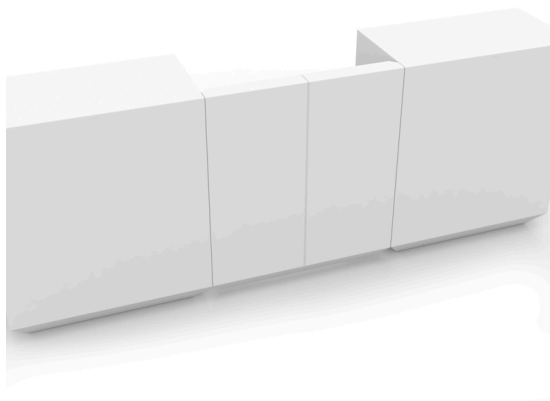

VELA BAR DOOR

By Ramon Esteve

This extensive outdoor furniture and plantpot collection aims to offer the comfort and the quality of interior furniture without losing its original qualities. VELA is a modulate system with an elementary prismatic geometry that bases its singularity in the balance of its proportions. The elements can combine among themselves to integrate into any space. Their precise volumes create the illusion of hovering some centimetres off the floor, and when they are illuminated they are transformed into floating architectures.

View online: <https://www.vondom.com/us/products/54084>

Features

Description

Made of polyethylene resin by rotational moulding. 100% Recyclable. Item suitable for indoor and outdoor use. Available in different finishes.

Weight

14.95 Kg

VELA Puerta barra (con bisagra)
VELA Counter door (with hinge)

Combinations

- 2 x 54082** Barra - Double counter
1 x 54081 Barra 100 - Single counter
4 x 54083 Barra esquina - Corner counter
1 x 54084 Puerta barra (con bisagra) - Counter door (with hinge)