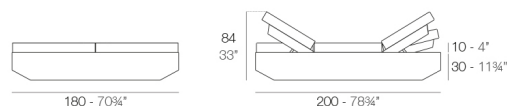

FINISHES

BASIC

Ref. 54104

Matt Polyethylene

- ☐ ICE
- ☐ WHITE
- ☒ BLACK
- ☐ BRONZE
- ☐ STEEL
- ☐ ANTHRACITE
- ☐ RED