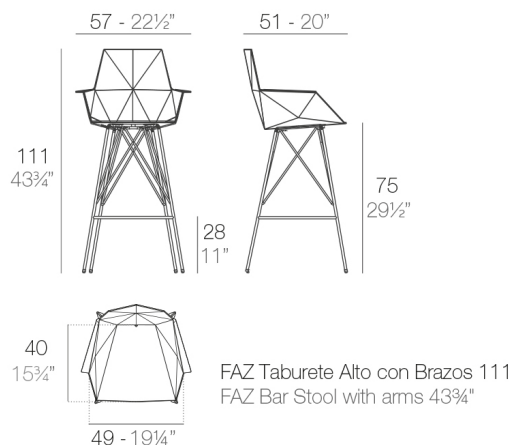

FAZ BAR STOOL 57x51x111cm

By Ramon Esteve

Ramón Esteve, architect of harmony, serenity, timelessness and universality has created mineral and emphatic shapes that make FAZ a design that contextualizes with homes and installations. An ambience, encircling as a result of the blissful combination of the material and lighting, so that the sole sensation would be its fusion. Their VONDOM spirit is experienced exclusively in the quality of the material that permits an exterior using even in the most exacting environments. The modularity of FAZ permits the consumers to adapt the furniture and flowerpots to their style and needs without losing the harmony of this furniture set. It's upholstery is available in excellent quality nautical canvas or polyester fabric. The result is a product that transmits essence, that contains the complexity and the density of a work finalized to the extreme degree, the purpose of which is to create desirable places to live. ca vivir.

View online: <https://www.vondom.com/us/products/54164>

Features

Description

7.5 Kg

Finishes

BASIC PP

Ref. 54164

Available in various colors

LACQUERED

Ref. 54164F

-

COLOR	BASIC INJECCION PP	METALIC COLOR INJECCION PP
BLACK 3102		
ANTHRACITE 3106		
WHITE 3101		
RED 3114		
WHITE		
BLACK		
BRONZE		
RED		
ECRU		