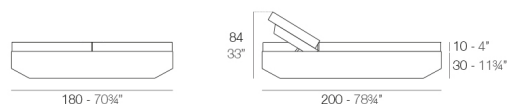

VELA Daybed 2 cabezales reclinables. Giro 360°.
VELA Daybed 2 reclining backrest square. Rotation 360°.

FINISHES

BASIC

Ref. 54180

Matt Polyethylene

- ☐ ICE
- ☐ WHITE
- ☐ BLACK
- ☐ BRONZE
- ☐ STEEL
- ☐ ANTHRACITE
- ☐ RED
- ☐ PISTACHIO
- ☐ ORANGE