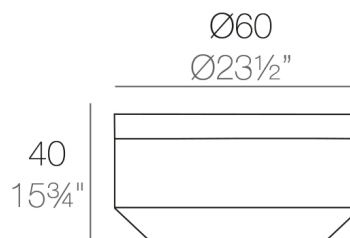

VELA ROUND OTTOMAN Ø60x40cm

By Ramon Esteve

This extensive outdoor furniture and plantpot collection aims to offer the comfort and the quality of interior furniture without losing it's original qualities. VELA is a modulate system with an elementary prismatic geometry that bases its singularity in the balance of its proportions. The elements can combine among themselves to integrate into any space. Their precise volumes create the illusion of hovering some centimetres off the floor, and when they are illuminated they are transformed into floating architectures.

View online: <https://www.vondom.com/us/products/54192>

Features

Description

6.06 Kg

VELA CHILL Puff Ø60
VELA CHILL Ottoman Ø23 1/2"

FINISHES

BASIC

Ref. 54192