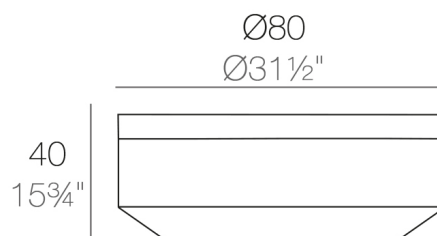

VELA ROUND OTTOMAN Ø80x40cm

By Ramon Esteve

This extensive outdoor furniture and plantpot collection aims to offer the comfort and the quality of interior furniture without losing its original qualities. VELA is a modulate system with an elementary prismatic geometry that bases its singularity in the balance of its proportions. The elements can combine among themselves to integrate into any space. Their precise volumes create the illusion of hovering some centimetres off the floor, and when they are illuminated they are transformed into floating architectures.

View online: <https://www.vondom.com/us/products/54193>

Features

Description

10.38 Kg

VELA CHILL Puff Ø80

VELA CHILL Ottoman Ø31½"

FINISHES

BASIC