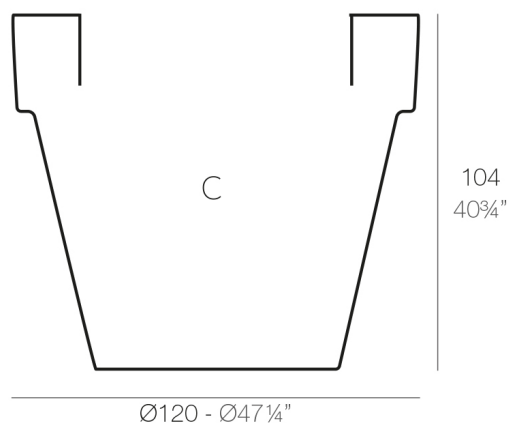

PLANTER Ø120×104

By **MACETEROS**

View online: <https://www.vondom.com/us/products/40112>

Features

Description

Pot made of polyethylene resin by rotational moulding. 100% Recyclable. Item suitable for indoor and outdoor use. Available in different finishes.

Weight

22 Kg

MACETA Ø120 C = Ø106 x 104 cm
MACETA Ø47 1/4" C = Ø41 3/4" x 40"

Finishes

SIMPLE

Ref. 40112

Matt finishes pot one wall

BASIC