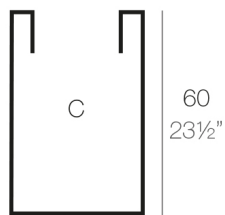

# HIGH CYLINDER POT Ø40×60

By MACETEROS

View online: <https://www.vondom.com/us/products/40440>

### Weight

3.3 Kg

Ø40 - Ø15¾"

CILINDRO ALTO Ø40 x 60cm C = Ø33 x 60 cm  
HIGH CYLINDER Ø15¾" x 23½" C = Ø13" x 23½"