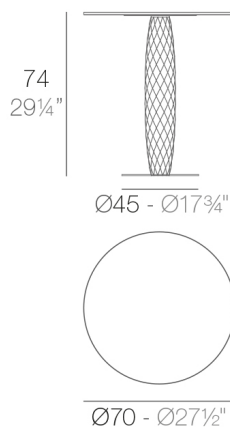

VASES TABLE Ø70x74

By JMFERRERO

VASES, is made up of flowerpots, furniture and lighting designed by the Valencian designer JMFerrero. It's shapes were inspired by diamond cutting, producing pieces of clear-cut shapes and great style, creating a big visual impact.

Weight

11.04 Kg

VASES Mesa Redonda Ø70
VASES Round Dining Table Ø27½"

Finishes

BASIC

Ref. 47074

Matt Polyethylene

LACQUERED