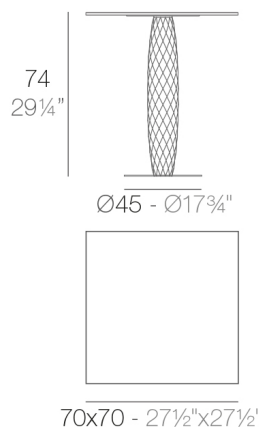

# VASES TABLE 70x70x74

By JMFERRERO

VASES, is made up of flowerpots, furniture and lighting designed by the Valencian designer JMFerrero. It's shapes were inspired by diamond cutting, producing pieces of clear-cut shapes and great style, creating a big visual impact.

### Weight

11.04 Kg

70x70 - 27½"x27½"

VASES Mesa Cuadrada 70x70  
VASES Square Dinning Table 27½"x27½"