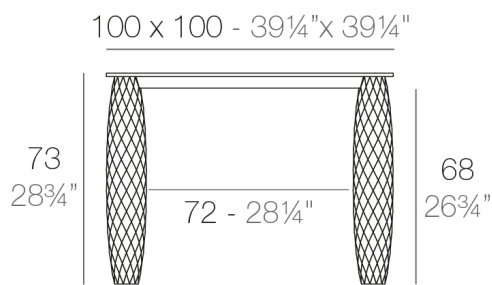

# VASES TABLE 100x100x73

By JMFERRERO

VASES, is made up of flowerpots, furniture and lighting designed by the Valencian designer JMFerrero. It's shapes were inspired by diamond cutting, producing pieces of clear-cut shapes and great style, creating a big visual impact.

### Weight

26.9 Kg

VASES Mesa 100x100  
VASES Dinning Table 39 1/4"x39 1/4"