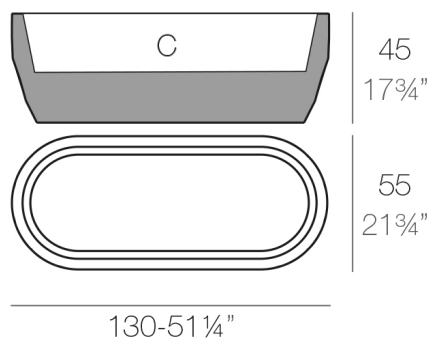

View online: <https://www.vondom.com/us/products/47130A>

Features

Description

Pot made of polyethylene resin by rotational moulding. 100% Recyclable. Item suitable for indoor and outdoor use. Available in different finishes.

Weight

15 Kg

VASES Jardinera C = 120 x 46 x 39 cm
VASES Jardiniera C = 47 1/4" x 18" x 15 1/4"

Finishes

BASIC

Ref. 47130A

Matt Polyethylene

SELF-WATERING