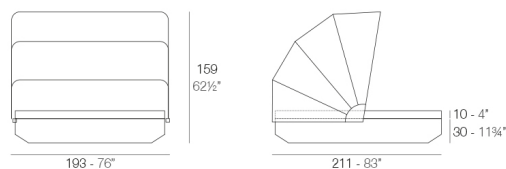

RGBW LED DMX

Ref. 54184D

Unit with internal lighting with RGBW LED technology and remote control unit for switching colors. Also controLED by DMX-1024 (wireless), enabling communication between one or more products simultaneously via the DMX transmitter (not included).