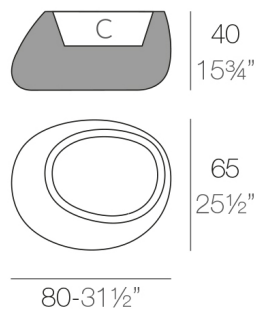

Weight

8 Kg

STONE Macetero 40 C = 52 x 39 x 26 cm
 STONE Planter 40 C = 20½" x 15¼ x 10¼"

Finishes

BASIC

Ref. 55008A

Matt Polyethylene

SELF-WATERING