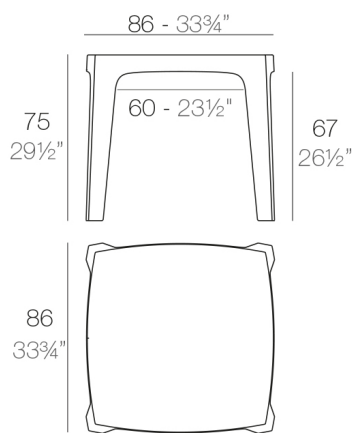

Weight

11 Kg

SOLID Mesa
SOLID Dining Table

Finishes

BASIC PP

Ref. 55025

Available in various colors

COLOR